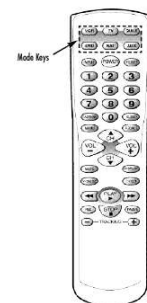

PROGRAMMING THE REMOTE CONTROL

OPERATING KEYS FUNCTIONS CHART

VCR CODE

TV CODE

DVD CODE

SATELLITE CODE

CABLE BOX CODE

AUX

Use Device Here

Television Codes

Television Codes (Continued)

General	131
Genie	144, 109, 111, 121
Genstar	144
Conair	103
Coast	103, 105, 117, 120
Coastline	109
Coskey	113, 115
Crown	132, 103, 111, 117
Crown	132, 137, 144, 151, 155, 102, 105, 109, 111
CXC	113, 115, 120, 124
Daewoo	150, 151, 154, 101, 102, 107, 109, 111, 121, 152, 105, 109
Daytron	101, 111, 132, 136
Danmar	101, 114
Electroland	110
Electrohome	101, 102
Empson	104, 142, 150, 152, 154, 132, 134, 148, 101, 102, 103, 105, 111, 112, 116, 117, 120, 128, 129
Envision	109
Fisher	109
Firetech	103
GE	118, 124, 125, 126, 136, 150, 151, 155, 130, 135, 148, 101, 103, 107, 111, 120, 123
Globstar	101, 109, 114
GoldStar	132, 153, 138, 144, 148, 101, 102, 105, 109, 111, 114
Gradiente	121, 144
Grandy	103
Harman / Kardon	113
Harner	150
Hirsch	141, 146, 132, 135, 136, 137, 144, 102, 111, 153, 104, 129
Infinity	113
Insignia	114
JBL	113, 133
JVC	110
JVC	121, 120, 123
KDC	109
Kenwood	127, 101, 102, 109, 134
KTV	140, 152, 102, 103, 105, 109, 111
LG	110
Logik	114, 137
Luxman	144
LXI	131, 138, 144, 148, 100, 101, 102, 104, 113, 115, 124
Magnasonic	115, 124
Magnavox	131, 135, 101, 102, 113, 129
Magnavox	113, 115, 145, 149, 132, 133, 135, 101, 102, 104, 109, 111, 112, 117, 121, 123, 129
Majestic	127
Meltronic	109, 113
Megatron	148
Meltronix	127, 144, 148, 152, 100, 122
MCA	148, 101, 109, 122
Midland	111, 114, 124
Mitsubishi	122, 132, 133, 148, 101, 102, 109, 111
MTC	138, 144, 101, 109, 120, 136, 144
Multich	103
NAD	131, 148
NEC	134, 144, 102, 109, 111, 112
Neosch	100
Niko	109, 148
Onice	103
Optonica	147
Orion	142, 152, 116, 128