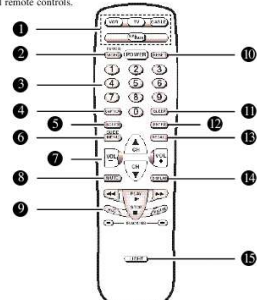

BEFORE YOU BEGIN

Install The Batteries

OPERATING KEYS DESCRIPTIONS

OPERATING KEYS LOCATIONS

PROGRAMMING THE REMOTE CONTROL

VCR CODE

TV CODE

CABLE BOX CODE

SAT/AUX CODE

VCR Codes Chart

Satellite Receiver Codes Chart

*Use Power key on Receiver.

You're reading an excerpt. Click here to read official SANYO RMT-U200 user guide
<http://yourpdfguides.com/dref/3335606>