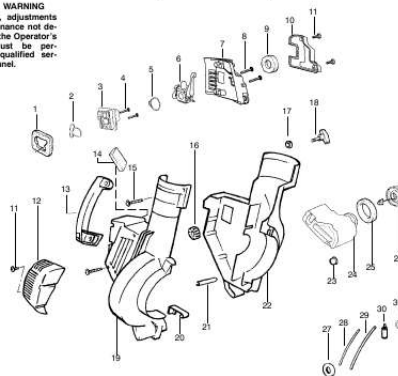

Your PDF Guides

You can read the recommendations in the user guide, the technical guide or the installation guide for MCCULLOCH MAC BVM 250. You'll find the answers to all your questions on the MCCULLOCH MAC BVM 250 in the user manual (information, specifications, safety advice, size, accessories, etc.). Detailed instructions for use are in the User's Guide.

User manual MCCULLOCH MAC BVM 250
User guide MCCULLOCH MAC BVM 250
Operating instructions MCCULLOCH MAC BVM 250
Instructions for use MCCULLOCH MAC BVM 250
Instruction manual MCCULLOCH MAC BVM 250

PARTS LIST NO. 530163937		MCCULLOCH PARTS LIST	MODEL NO. MAC BVM 250	
DATE 12/15/06	Revisions 530163937 - 7/26/06		Note: Illustration may differ from actual model due to design changes	PAGE NO. 1

TYPE 1

[You're reading an excerpt. Click here to read official MCCULLOCH MAC BVM 250 user guide](http://yourpdfguides.com/dref/3599071)
<http://yourpdfguides.com/dref/3599071>