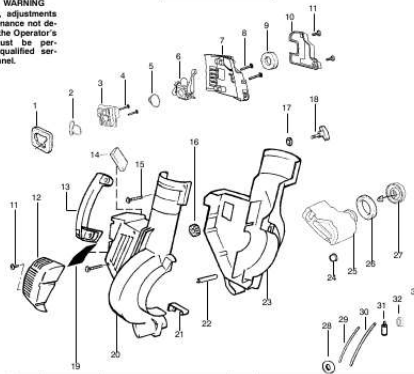

Your PDF Guides

You can read the recommendations in the user guide, the technical guide or the installation guide for MCCULLOCH MAC BVM 165. You'll find the answers to all your questions on the MCCULLOCH MAC BVM 165 in the user manual (information, specifications, safety advice, size, accessories, etc.). Detailed instructions for use are in the User's Guide.

User manual MCCULLOCH MAC BVM 165
User guide MCCULLOCH MAC BVM 165
Operating instructions MCCULLOCH MAC BVM 165
Instructions for use MCCULLOCH MAC BVM 165
Instruction manual MCCULLOCH MAC BVM 165

PARTS LIST NO. 545014304		MCCULLOCH PARTS LIST	MODEL IN MAC BVM 165	
DATE 12/15/06	Replaces 545014304 - 7/27/06		Note: Illustration may differ from actual model due to design changes	PAGE NO. 1

TYPE 1

[You're reading an excerpt. Click here to read official MCCULLOCH MAC BVM 165 user guide](http://yourpdfguides.com/dref/3599070)
<http://yourpdfguides.com/dref/3599070>