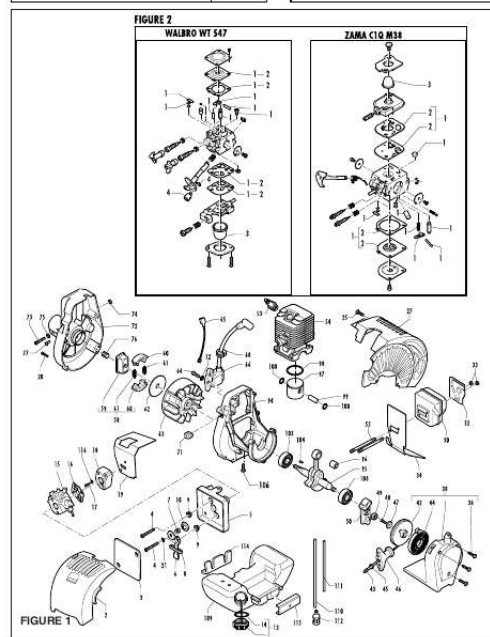

The Electrolux Group. The world's No. 1 choice.

[You're reading an excerpt. Click here to read official MCCULLOCH CABRIO 249 user guide](#)

<http://yourpdfguides.com/dref/3598914>

Manual abstract:

The world's No.1 choice. ELECTROLUX OUTDOOR PRODUCTS brand MCCULLOCH Model CABRIO 249 Prefix 01 date Product number 953900419
MAY/03 SHEET 2/4 FIGURE 1 pos 2 B 3 4 5 6 7 8 9 10 12 B A C A C B 13 14 15 16 17 18 19 20 21 25 27 C 30 32 33 B C B A B 34 36 38 42 43 44 45 46 47
48 49 50 A C B 53 54 55 58 59 60 A 61 62 P/N McC 242703 242035 235808 248485 P/N ELX Q.ty DESCRIPTION filter cover air filter screw 5x50 filter
housing ass'y choke lever choke shutter spring pastic spacer spacer shutter choke washer fuel cap ass'y cap seal spacer/gasket screw M5x20 spacer cilynder
gasket screw M4x20 washer screw M4x22 engine cover muffler muffler shield nut M5 muffler gasket screw M4x20 starter ass'y starter pulley starter rope
starter spring washer starter handle washer screw M4x18 M8 nut starter pawl ass'y RDJ8J spare plug cylinder muffler stud bolt clutch ass'y clutch hub clutch
shoe spring clutch dust shield pos 62 63 64 65 C 66 68 71 C 72 73 74 75 76 77 94 95 C C B 96 97 98 99 100 C C C B B A 103 104 106 109 110 111 112 114
115 116 FIGURE 2 C B A C 1 2 3 4 FIGURE 2 C B A C 1 2 3 P/N McC 241604 241796 235806 241606 241749 236322 P/N ELX Q.ty 1 1 2 1 1 1 1 1 1 1 1
1 1 1 1 1 1 2 2 1 4 1 1 1 1 1 2 DESCRIPTION dust shield flywheel screw M5X20 ground cable ignition coil assembly grommet fair lead joint assembly
screw M5X25 fan baffle washer pin screw 3,5X 9,5 engine crankcase crankshaft assembly needle bearing piston kit piston ring pin retaining ring
grommet/bearing assembly key screw M5X25 fuel tank assembly oil hose fuel hose fuel pick up fuel gasket tank holder washer carb. 1111111111111111A=
ALTA ROTAZIONE B=MEDIA ROTAZIONE C=BASSA ROTAZIONE The Electrolux Group.The world's No.1 choice. [241769 235822 241622 227022
241602 235248 236563 236564 FIGURE 4 241600 235806 241750 242034 227568 235248 241963 242704 242131 323760 235642 242036 241963 242041
241620 241746 241619 235612 241778 241703 240862 241624 241784 92879 242543 242037 241793 241789 241743 241794 241604 [538242703
538242035 538235808 538248485 538241769 538235822 538241622 538227022 538241602 538235248 538236563 538236564 538241600 538235806
538241750 538242034 538227568 538235248 538241963 538242704 538242131 538323760 538235642 538242036 538241963 538242041 538241620
538241746 538241619 538235612 538241778 538241703 538240862 538241624 538241784 538092879 538242543 538242037 538241793 538241789
538241743 538241794 538241604 [[538241604 538241796 538235806 538241606 538241749 538236322 538241607 538241725 538235803 538229524
538235248 538228260 538236981 538242029 538242003 538235742 538249179 538242602 538241735 538235008 538242030 538227631 538227565
538242040 538229717 538229743 53893720 538242038 538242039 538235248 538241601 538324013 538324009 538225834 538224466 241824 300465
300473 246946 1 1 2 1 1 1 2 1 2 1 1 1 241607 241725 235803 229524 235248 228260 236981 242029 242003 1111 1 2 1 1 4 1 2 1 1 1 2 1 3 1 1 1 1 1 1 1
1 1 1 2 1 1 2 2 1 1 235742 249179 242602 241735 235008 242030 227631 227565 242040 11111 229717 229743 93720 242038 242039 235248 241601
WALBRO WT 547 1 1 1 1 324013 324009 225834 224466 241824 1 1 1 1 K 20 WAT rep. Kit D 20 Diaph.
Kit primer bulb swivel /carb. @@.