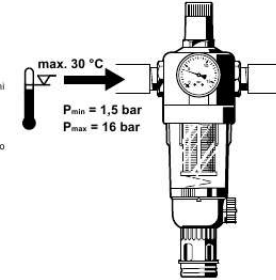

FK74C / FKN74C

You're reading an excerpt. [Click here to read official HONEYWELL FK74C user guide](http://yourpdfguides.com/dref/3072506)
<http://yourpdfguides.com/dref/3072506>