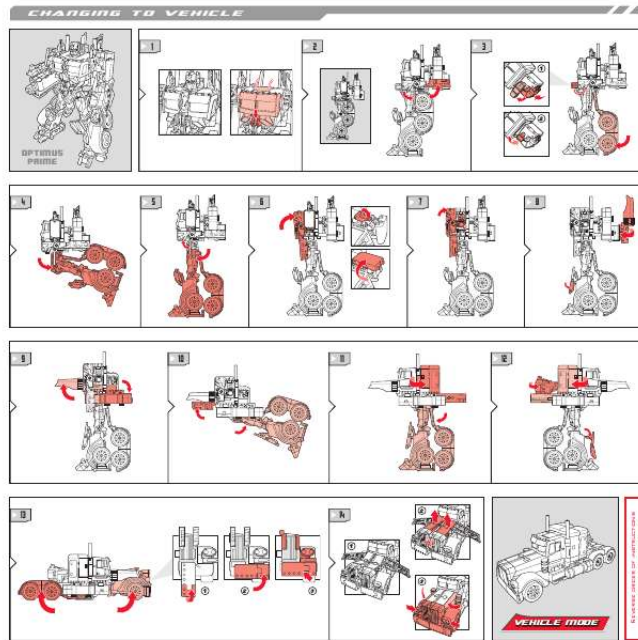

Your PDF Guides

You can read the recommendations in the user guide, the technical guide or the installation guide for HASBRO TRANSFORMERS OPTIMUS PRIME LEADER WITH LEGENDS. You'll find the answers to all your questions on the HASBRO TRANSFORMERS OPTIMUS PRIME LEADER WITH LEGENDS in the user manual (information, specifications, safety advice, size, accessories, etc.). Detailed instructions for use are in the User's Guide.

User manual HASBRO TRANSFORMERS OPTIMUS PRIME LEADER WITH LEGENDS
User guide HASBRO TRANSFORMERS OPTIMUS PRIME LEADER WITH LEGENDS
Operating instructions HASBRO TRANSFORMERS OPTIMUS PRIME LEADER WITH LEGENDS
Instructions for use HASBRO TRANSFORMERS OPTIMUS PRIME LEADER WITH LEGENDS
Instruction manual HASBRO TRANSFORMERS OPTIMUS PRIME LEADER WITH LEGENDS

[You're reading an excerpt. Click here to read official HASBRO TRANSFORMERS OPTIMUS PRIME LEADER WITH LEGENDS user guide](http://yourpdfguides.com/dref/1197767)
<http://yourpdfguides.com/dref/1197767>