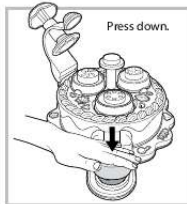

Press down.