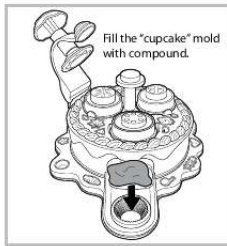

Fill the "cupcake" mold with compound.