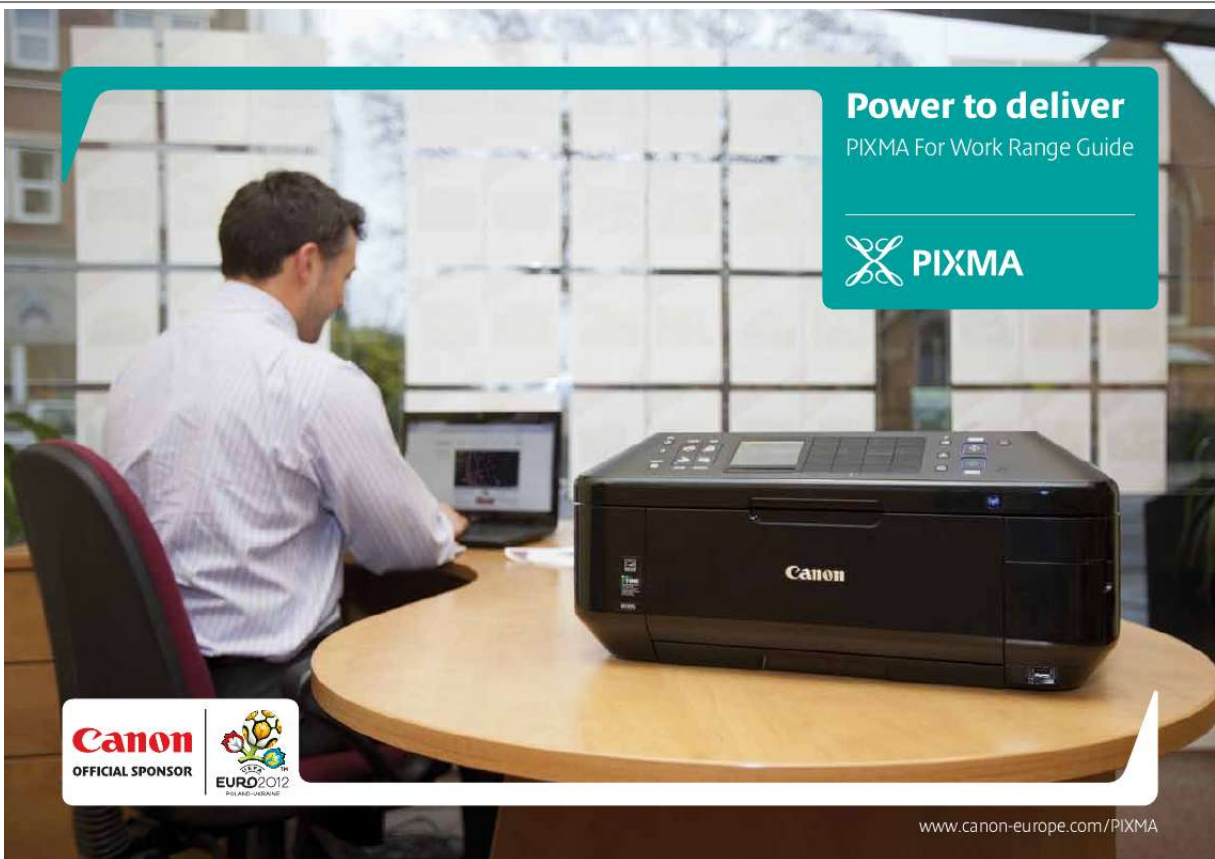

Your PDF Guides

You can read the recommendations in the user guide, the technical guide or the installation guide for CANON PIXMA MX515. You'll find the answers to all your questions on the CANON PIXMA MX515 in the user manual (information, specifications, safety advice, size, accessories, etc.). Detailed instructions for use are in the User's Guide.

User manual CANON PIXMA MX515
User guide CANON PIXMA MX515
Operating instructions CANON PIXMA MX515
Instructions for use CANON PIXMA MX515
Instruction manual CANON PIXMA MX515

[You're reading an excerpt. Click here to read official CANON PIXMA MX515 user guide](http://yourpdfguides.com/dref/4279816)
<http://yourpdfguides.com/dref/4279816>