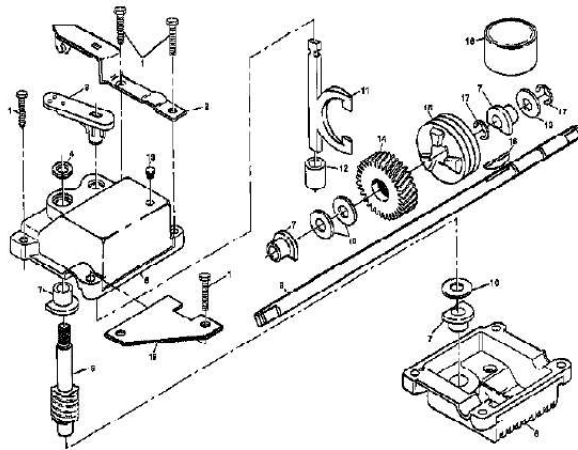

# Your PDF Guides

You can read the recommendations in the user guide, the technical guide or the installation guide for AYP YP5HY22CB. You'll find the answers to all your questions on the AYP YP5HY22CB in the user manual (information, specifications, safety advice, size, accessories, etc.). Detailed instructions for use are in the User's Guide.

Page 1 of 7

**POWER PROPELLED LAWN MOWER - - MODEL NO. YP5HY22CB**  
**GEAR CASE ASSEMBLY PART NUMBER 702511**

[You're reading an excerpt. Click here to read official AYP YP5HY22CB user guide](http://yourpdfguides.com/dref/441406)  
<http://yourpdfguides.com/dref/441406>

*Manual abstract:*

1/4-20 BRACKET.GEARCASE SHIFTER SEAL KIT GEARCASE HALV BEARING SHAFT.WORM SHAFT.DRIVE THRUST WASHER CLUTCH YOKE  
BUSHING.GEAR BOX PLUG PM GEAR.HELICAL CLUTCH JAW SUB= 6066J RING T HI PRO KEY SPRING BRKT Page 2 of 7 YP5HY22CB (1998)  
ROTARY LAWN MOWER Page 3 of 7 YP5HY22CB (1998) ROTARY LAWN MOWER Ref# 1 3 4 5 6 7 8 9 11 12 14 15 16 17 18 19 20 21 22 23 24 26 27 28  
29 30 31 32 33 34 35 37 39 40 41 44 45 46 47 48 49 50 51 52 53 55 56 57 58 59 60 61 62 64 65 69 70 71 Part Number 164283 144929 63601 66426 136376  
63601 145794 147615 150050 54583 156378X479 700365X479 133190X479 133040X479 164265 147738 140540 163340 84596 87677 128415 700326X004  
146247 142748 62335 145935X004 87877 700331X004 145285 146630 700327X007 150078 701923X479 701921X479 146653 163010 83923 144229X004  
141114 851074 850263 851084 144964 107339X 851671 751592 88652 51793 151721X479 131959 851201X004 132001 134612 77400 133170X479  
148353 67510 Qty Description SUB= 164286 SCREW.HXHD.WASH. SUB= 73800400 SUB= 7192J KNOB HANDLE SUB= 73800400 BAIL.CNTRL.  
DLX. @@BOLT SHLD 3/8-16 "WASHER, BELLEVIL." ARM.AXLE.ASM.  
BZP. @@@@PAN HEAD SCREW SUB= 157769 SPRING.RETAINER. HUB CAP BUSHING.HEX WHEEL.  
8X2.LP.PR E-RING.7/16.RE. @@@@SUB= 48367 SPRING.TENSION SUB= 73800400 SPRING WHEEL.ADJ.ASM.RH.