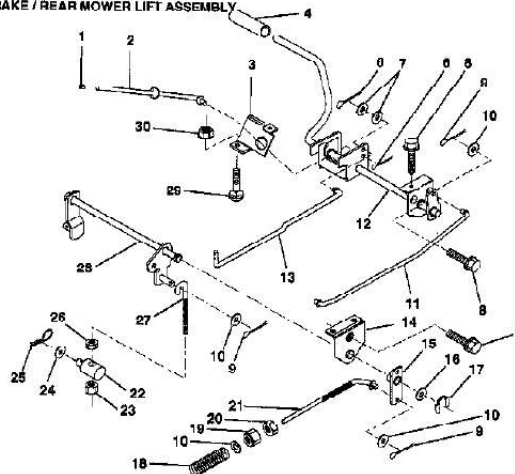

Your PDF Guides

You can read the recommendations in the user guide, the technical guide or the installation guide for AYP YE10L36B. You'll find the answers to all your questions on the AYP YE10L36B in the user manual (information, specifications, safety advice, size, accessories, etc.). Detailed instructions for use are in the User's Guide.

User manual AYP YE10L36B
User guide AYP YE10L36B
Operating instructions AYP YE10L36B
Instructions for use AYP YE10L36B
Instruction manual AYP YE10L36B

Page 1 of 35

REPAIR PARTS

10 HP 38" TRACTOR -- MODEL NUMBER YE10L36B
BRAKE / REAR MOWER LIFT ASSEMBLY

[You're reading an excerpt. Click here to read official AYP YE10L36B user guide](http://yourpdfguides.com/dref/441347)

<http://yourpdfguides.com/dref/441347>