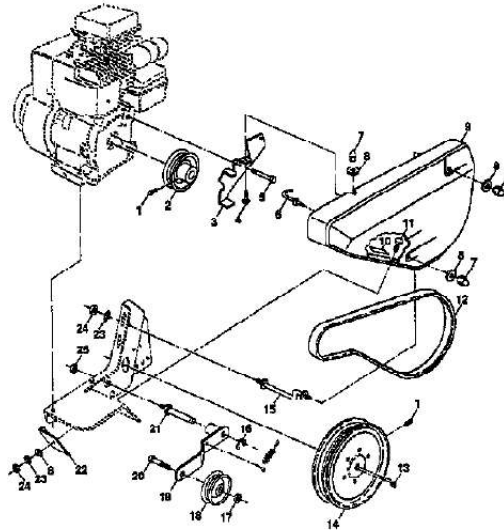

# Your PDF Guides

You can read the recommendations in the user guide, the technical guide or the installation guide for AYP WEF350A. You'll find the answers to all your questions on the AYP WEF350A in the user manual (information, specifications, safety advice, size, accessories, etc.). Detailed instructions for use are in the User's Guide.

Page 1 of 12

**TILLER -- MODEL NUMBER WEF350A**  
**BELT GUARD AND PULLEY ASSEMBLY**

**NOTE:** All component dimensions given in U.S. inches.  
1 inch = 25.4 mm.

[You're reading an excerpt. Click here to read official AYP WEF350A user guide](#)

<http://yourpdfguides.com/dref/441002>

*Manual abstract:*

*BELT.TILLER PAD IDLER TI BOLT T SUB= TH3H390 KEY T TRANS SHEAVE RT SUB= 532132213 KLIP RING TI NUT SUB= 75673 IDLER ARM TI SUB= 74780620 SHAFT IDLER TI SHIELD-DIRT TI LOCKWASHER SUB= 50675 JAM NUT TI Page 2 of 12 WEF350A (1995) DECALS Page 3 of 12 WEF350A (1995) DECALS Ref # 1 2 3 4 5 6 7 Part Number 132591 147978 147979 110613X 110614X 110612X 120076X 147258 147259 Qty Description NLA DECAL.BELT.GUARD DECAL.LOWER.PANEL DECAL TI DECAL TI DECAL TI SUB= 120075X MANUAL.O.WEF350A MANUAL.O.WEF350A Page 4 of 12 WEF350A (1995) HANDLE Page 5 of 12 WEF350A (1995) HANDLE Ref # 1 2 3 4 5 6 7 8 9 10 11 12 13 14 15 16 17 18 19 20 21 22 23 Part Number 137176X550 72140512 73680500 19111116 2621J500 140536 74760524 3069J 8206H 1685H 3067J 3070J 19121414 136376 471J 10040500 73220500 98000129 72140506 9209R550 72110508 2622J500 19131312 Qty Description PANEL.  
CNTRL.HDLE. .*