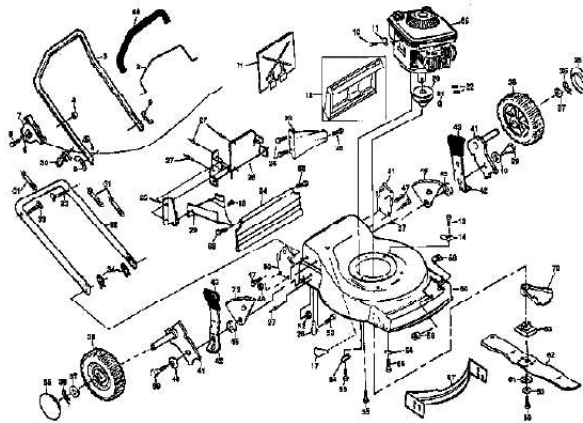

# Your PDF Guides

You can read the recommendations in the user guide, the technical guide or the installation guide for AYP WE975REA. You'll find the answers to all your questions on the AYP WE975REA in the user manual (information, specifications, safety advice, size, accessories, etc.). Detailed instructions for use are in the User's Guide.

**User manual AYP WE975REA**  
**User guide AYP WE975REA**  
**Operating instructions AYP WE975REA**  
**Instructions for use AYP WE975REA**  
**Instruction manual AYP WE975REA**

WE975REA (1999 & Before)  
22" REAR BAGGER

Page 1 of 9

22" REAR BAGGER ROTARY LAWN MOWER •• MODEL NO. WC975REA

[You're reading an excerpt. Click here to read official AYP WE975REA user guide](http://yourpdfguides.com/dref/440990)  
<http://yourpdfguides.com/dref/440990>