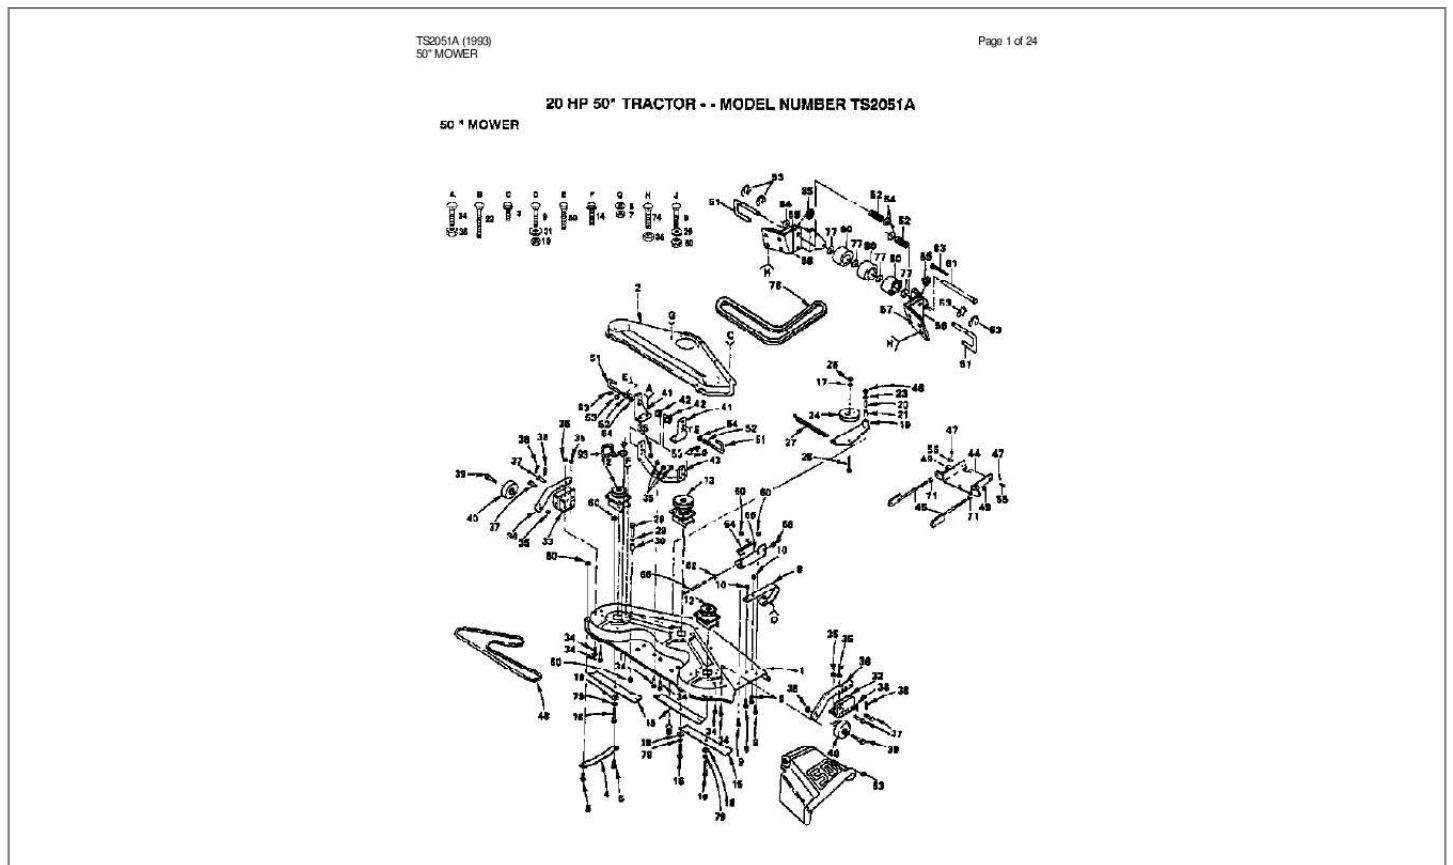

Your PDF Guides

You can read the recommendations in the user guide, the technical guide or the installation guide for AYP TS2051A. You'll find the answers to all your questions on the AYP TS2051A in the user manual (information, specifications, safety advice, size, accessories, etc.). Detailed instructions for use are in the User's Guide.

User manual AYP TS2051A
User guide AYP TS2051A
Operating instructions AYP TS2051A
Instructions for use AYP TS2051A
Instruction manual AYP TS2051A

[You're reading an excerpt. Click here to read official AYP TS2051A user guide](http://yourpdfguides.com/dref/440593)
<http://yourpdfguides.com/dref/440593>