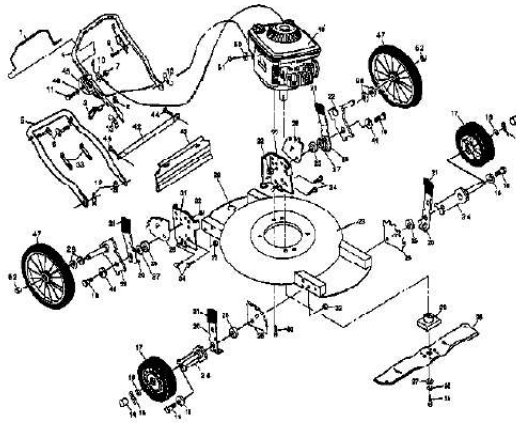

Your PDF Guides

You can read the recommendations in the user guide, the technical guide or the installation guide for AYP SD224G. You'll find the answers to all your questions on the AYP SD224G in the user manual (information, specifications, safety advice, size, accessories, etc.). Detailed instructions for use are in the User's Guide.

User manual AYP SD224G
User guide AYP SD224G
Operating instructions AYP SD224G
Instructions for use AYP SD224G
Instruction manual AYP SD224G

Page 1 of 2

20" ROTARY LAWN MOWER -- MODEL NO. 9H201A

[You're reading an excerpt. Click here to read official AYP SD224G user guide](#)

<http://yourpdfguides.com/dref/440389>