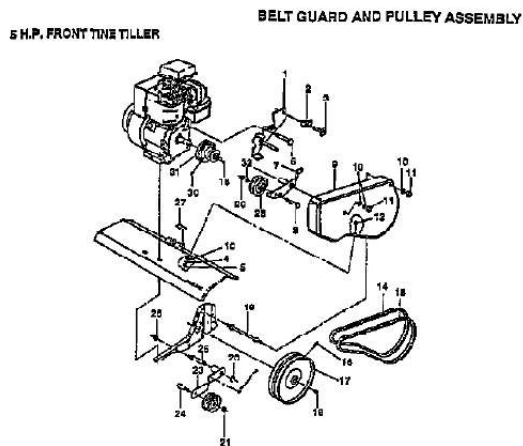

Your PDF Guides

You can read the recommendations in the user guide, the technical guide or the installation guide for AYP RD550B. You'll find the answers to all your questions on the AYP RD550B in the user manual (information, specifications, safety advice, size, accessories, etc.). Detailed instructions for use are in the User's Guide.

User manual AYP RD550B
User guide AYP RD550B
Operating instructions AYP RD550B
Instructions for use AYP RD550B
Instruction manual AYP RD550B

Page 1 of 10

[You're reading an excerpt. Click here to read official AYP RD550B user guide](http://yourpdfguides.com/dref/440131)
<http://yourpdfguides.com/dref/440131>