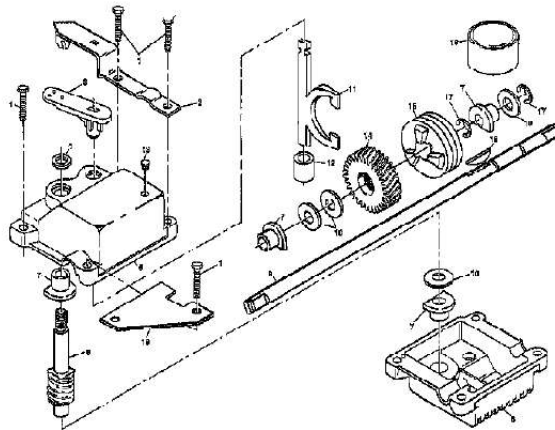

Your PDF Guides

You can read the recommendations in the user guide, the technical guide or the installation guide for AYP RBSP2255A. You'll find the answers to all your questions on the AYP RBSP2255A in the user manual (information, specifications, safety advice, size, accessories, etc.). Detailed instructions for use are in the User's Guide.

User manual AYP RBSP2255A
User guide AYP RBSP2255A
Operating instructions AYP RBSP2255A
Instructions for use AYP RBSP2255A
Instruction manual AYP RBSP2255A

RBSP2255A (1998)
GEAR CASE ASSEMBLY

Page 1 of 7

LAWN MOWER - - MODEL NO. RBSP2255A
GEAR CASE ASSEMBLY PART NUMBER 702511

[You're reading an excerpt. Click here to read official AYP RBSP2255A user guide](http://yourpdfguides.com/dref/440113)
<http://yourpdfguides.com/dref/440113>

Manual abstract:

1/4-20 BRACKET.GEARCASE SHIFTER SEAL KIT GEARCASE HALV BEARING SHAFT.WORM SHAFT.DRIVE THRUST WASHER CLUTCH YOKE BUSHING.GEAR BOX PLUG PM GEAR.HELICAL CLUTCH JAW SUB= 6066J RING T HI PRO KEY SPRING BRKT Page 2 of 7 RBSP2255A (1998) LAWN MOWER Page 3 of 7 RBSP2255A (1998) LAWN MOWER Ref# 1 2 3 4 5 7 8 9 10 11 12 16 17 18 20 21 22 23 24 25 26 28 29 30 31 32 33 34 35 36 38 39 40 41 42 43 45 46 47 50 51 54 55 57 59 60 61 62 63 64 65 68 69 70 71 72 73 77 Part Number 155890 147049 146883 63601 130861 700417 144929 136376 83816 213146 151023 128415 141846 150050 84596 87677 59708 133040X479 140540 700365X479 156378X479 54583 133190X479 132001 66426 151721X479 131959 51793 77400 83923 148443 142748 62335 145935X004 700331X004 87877 146630 700327X007 150078 151588X479 151589X479 851201X004 150406 144964 851084 850263 851074 141114 851514 162482 88652 133170X479 134612 700326X007 751592 147738 145285 Qty Description SUB= 164265 BAIL.CNTRL.DELUXE SUB= 164286 SUB= 73800400 "CABLE,ENG ZONE CO" "CONTROL, THROTTLE" SCREW.HXHD.WASH.