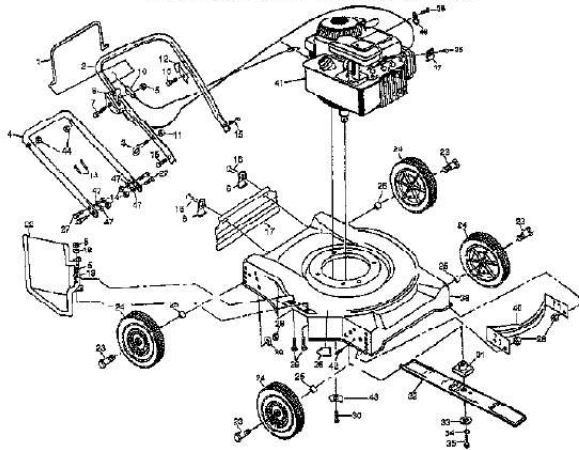

# Your PDF Guides

You can read the recommendations in the user guide, the technical guide or the installation guide for AYP R375N20SA. You'll find the answers to all your questions on the AYP R375N20SA in the user manual (information, specifications, safety advice, size, accessories, etc.). Detailed instructions for use are in the User's Guide.

**User manual AYP R375N20SA**  
**User guide AYP R375N20SA**  
**Operating instructions AYP R375N20SA**  
**Instructions for use AYP R375N20SA**  
**Instruction manual AYP R375N20SA**

R375N20SA (1998)  
ROTARY LAWN MOWER

Page 1 of 2

ROTARY LAWN MOWER - MODEL NO. R375N20SA

[You're reading an excerpt. Click here to read official AYP R375N20SA user guide](http://yourpdfguides.com/dref/440058)  
<http://yourpdfguides.com/dref/440058>