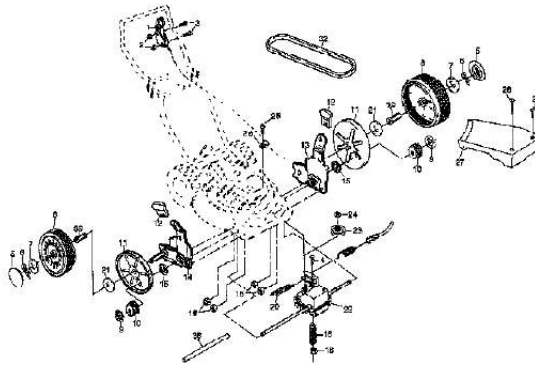

Your PDF Guides

You can read the recommendations in the user guide, the technical guide or the installation guide for AYP PP750PJA. You'll find the answers to all your questions on the AYP PP750PJA in the user manual (information, specifications, safety advice, size, accessories, etc.). Detailed instructions for use are in the User's Guide.

User manual AYP PP750PJA
User guide AYP PP750PJA
Operating instructions AYP PP750PJA
Instructions for use AYP PP750PJA
Instruction manual AYP PP750PJA

Page 1 of 7

22" ROTARY LAWN MOWER -- MODEL NO. PP750PJ(P750PJA) PRODUCT NO. 954 06 99-01

[You're reading an excerpt. Click here to read official AYP PP750PJA user guide](http://yourpdfguides.com/dref/439680)
<http://yourpdfguides.com/dref/439680>