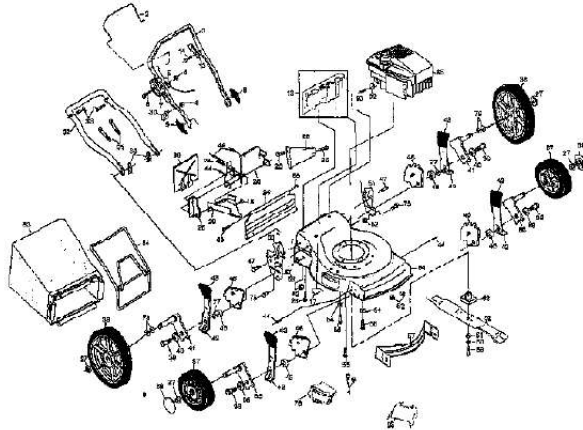

Your PDF Guides

You can read the recommendations in the user guide, the technical guide or the installation guide for AYP PP6N22CHA. You'll find the answers to all your questions on the AYP PP6N22CHA in the user manual (information, specifications, safety advice, size, accessories, etc.). Detailed instructions for use are in the User's Guide.

User manual AYP PP6N22CHA
User guide AYP PP6N22CHA
Operating instructions AYP PP6N22CHA
Instructions for use AYP PP6N22CHA
Instruction manual AYP PP6N22CHA

Page 1 of 3

ROTARY LAWN MOWER -- MODEL NO. PP6N22CHA

[You're reading an excerpt. Click here to read official AYP PP6N22CHA user guide](http://yourpdfguides.com/dref/439670)
<http://yourpdfguides.com/dref/439670>