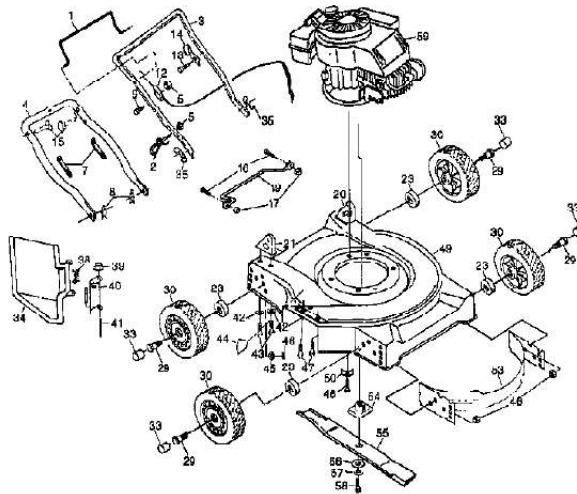

Your PDF Guides

You can read the recommendations in the user guide, the technical guide or the installation guide for AYP NAC1B201B. You'll find the answers to all your questions on the AYP NAC1B201B in the user manual (information, specifications, safety advice, size, accessories, etc.). Detailed instructions for use are in the User's Guide.

User manual AYP NAC1B201B
User guide AYP NAC1B201B
Operating instructions AYP NAC1B201B
Instructions for use AYP NAC1B201B
Instruction manual AYP NAC1B201B

Page 1 of 2

ROTARY LAWN MOWER MODEL NO. NAC1B201B

[You're reading an excerpt. Click here to read official AYP NAC1B201B user guide](http://yourpdfguides.com/dref/439366)
<http://yourpdfguides.com/dref/439366>