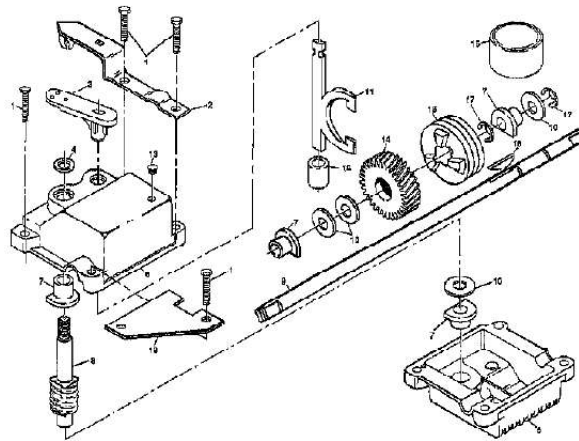

Your PDF Guides

You can read the recommendations in the user guide, the technical guide or the installation guide for AYP M55Y22SHA. You'll find the answers to all your questions on the AYP M55Y22SHA in the user manual (information, specifications, safety advice, size, accessories, etc.). Detailed instructions for use are in the User's Guide.

User manual AYP M55Y22SHA
User guide AYP M55Y22SHA
Operating instructions AYP M55Y22SHA
Instructions for use AYP M55Y22SHA
Instruction manual AYP M55Y22SHA

Page 1 of 7

POWER PROPELLED LAWN MOWER -- MODEL NO. M55Y22SHA
GEAR CASE ASSEMBLY PART NUMBER 702510

[You're reading an excerpt. Click here to read official AYP M55Y22SHA user guide](http://yourpdfguides.com/dref/439269)
<http://yourpdfguides.com/dref/439269>