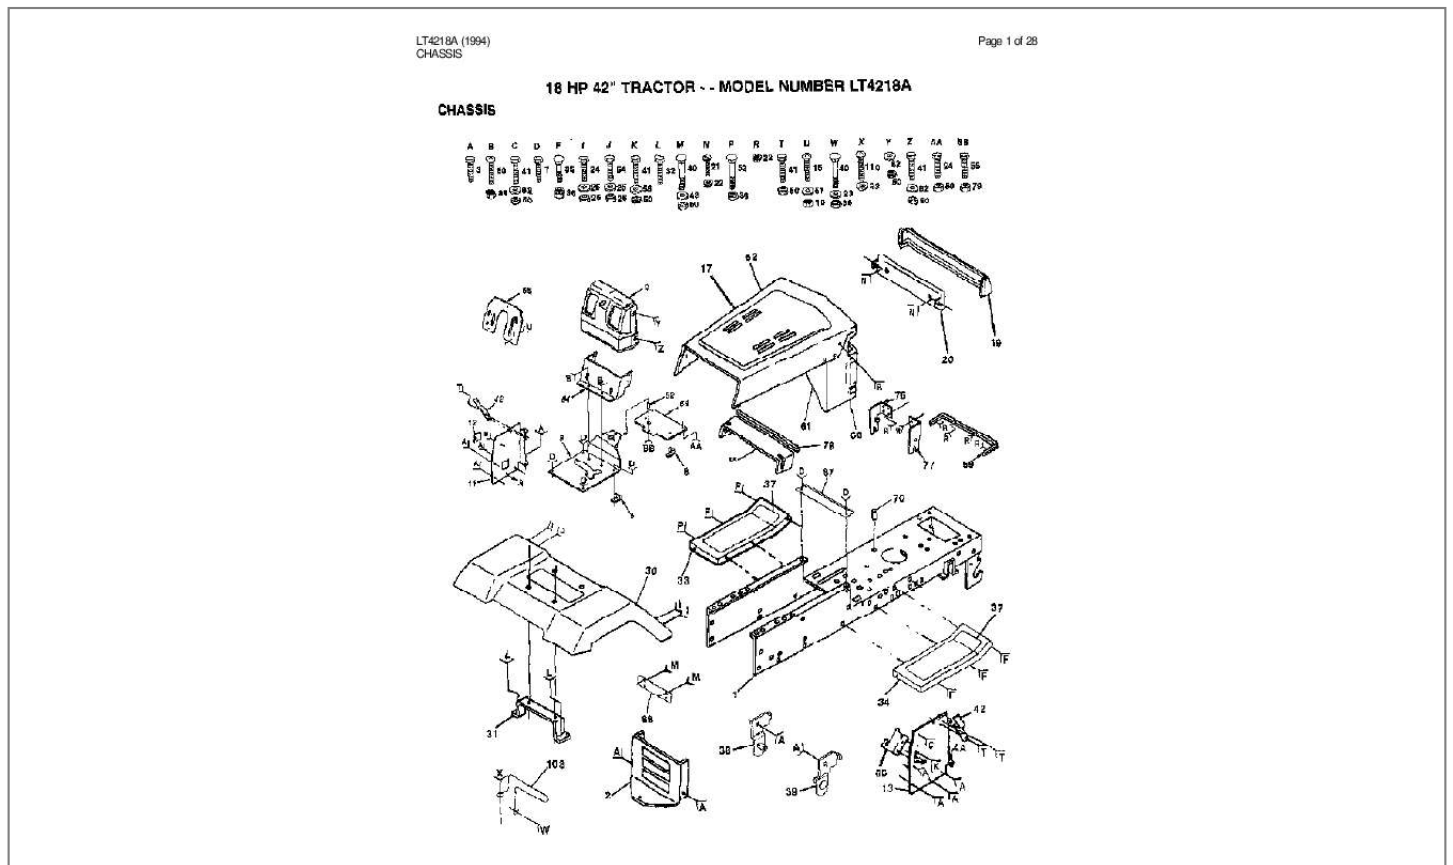

Your PDF Guides

You can read the recommendations in the user guide, the technical guide or the installation guide for AYP LT4218A. You'll find the answers to all your questions on the AYP LT4218A in the user manual (information, specifications, safety advice, size, accessories, etc.). Detailed instructions for use are in the User's Guide.

User manual AYP LT4218A
User guide AYP LT4218A
Operating instructions AYP LT4218A
Instructions for use AYP LT4218A
Instruction manual AYP LT4218A

[You're reading an excerpt. Click here to read official AYP LT4218A user guide](http://yourpdfguides.com/dref/439246)
<http://yourpdfguides.com/dref/439246>