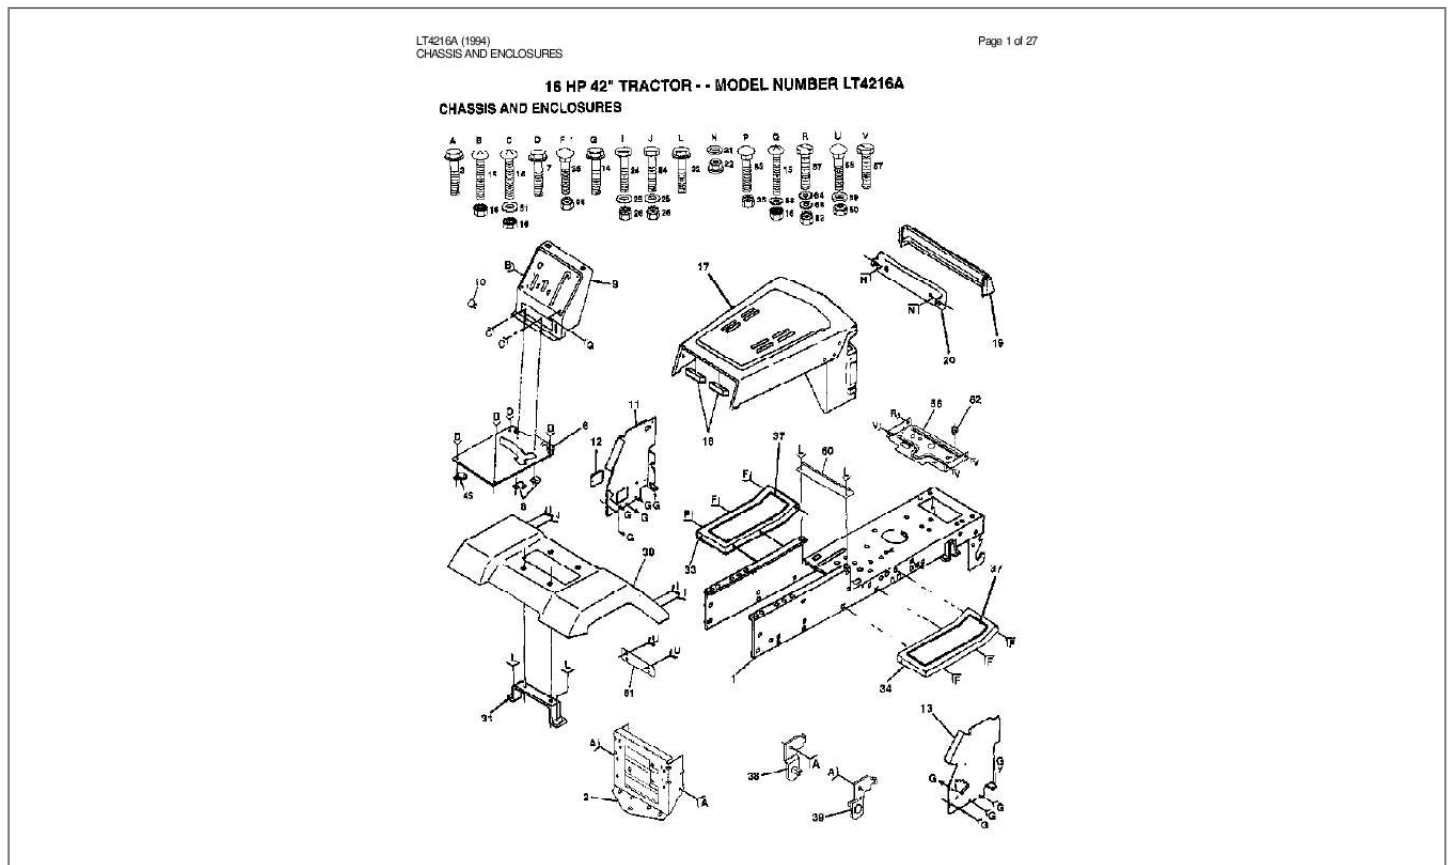

Your PDF Guides

You can read the recommendations in the user guide, the technical guide or the installation guide for AYP LT4216A. You'll find the answers to all your questions on the AYP LT4216A in the user manual (information, specifications, safety advice, size, accessories, etc.). Detailed instructions for use are in the User's Guide.

User manual AYP LT4216A
User guide AYP LT4216A
Operating instructions AYP LT4216A
Instructions for use AYP LT4216A
Instruction manual AYP LT4216A

[You're reading an excerpt. Click here to read official AYP LT4216A user guide](http://yourpdfguides.com/dref/439240)
<http://yourpdfguides.com/dref/439240>