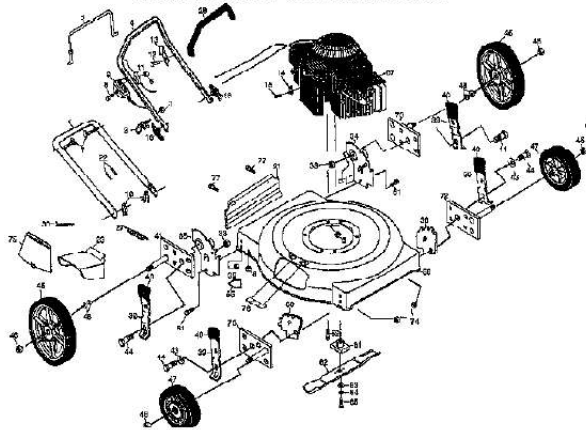

Your PDF Guides

You can read the recommendations in the user guide, the technical guide or the installation guide for AYP HW2255A. You'll find the answers to all your questions on the AYP HW2255A in the user manual (information, specifications, safety advice, size, accessories, etc.). Detailed instructions for use are in the User's Guide.

User manual AYP HW2255A
User guide AYP HW2255A
Operating instructions AYP HW2255A
Instructions for use AYP HW2255A
Instruction manual AYP HW2255A

HW2255A (1998)
ROTARY LAWN MOWER

Page 1 of 2

ROTARY LAWN MOWER - MODEL NUMBER HW2255A