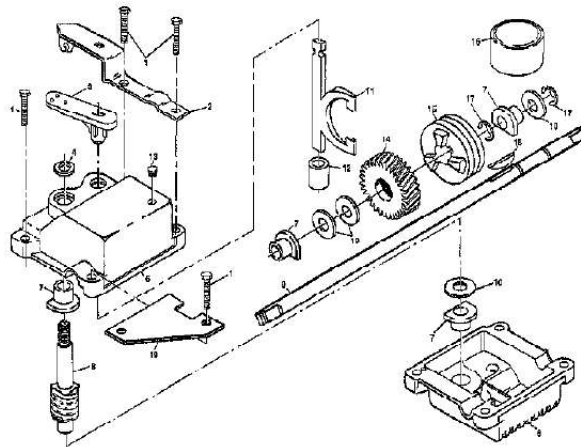

# Your PDF Guides

You can read the recommendations in the user guide, the technical guide or the installation guide for AYP HSDSP2255A. You'll find the answers to all your questions on the AYP HSDSP2255A in the user manual (information, specifications, safety advice, size, accessories, etc.). Detailed instructions for use are in the User's Guide.

Page 1 of 7

**POWER PROPELLED LAWN MOWER -- MODEL NO. HSDSP2255A**  
GEAR CASE ASSEMBLY PART NUMBER 702510

[You're reading an excerpt. Click here to read official AYP HSDSP2255A user guide](http://yourpdfguides.com/dref/439112)  
<http://yourpdfguides.com/dref/439112>

*Manual abstract:*

REAR.22SD. TAPPING SCREW HDLE BRKT ASSY.RH HDLE BRKT ASSY LH SCREW 5/16-18X3/4 SUB= 48283 LOCKNUT PM BRACKET.ADJ.9POS.  
@@@@@@@@@HUB CAP NUT.HXFLG.LOCK. BUSHING.  
HEX WHEEL 8X2 RAD GRN E-RING.7/16.RE. @@COVER DRIVE BLK LOCKNUT PULLEY.DRIVEN WHEEL.  
ADJ.ASM.LH. SUB= 48366 SPRING.TENSION SPRING WHEEL.  
ADJ.ASM.RH. DRV SHAFT TUBE PM Page 7 of 7 .