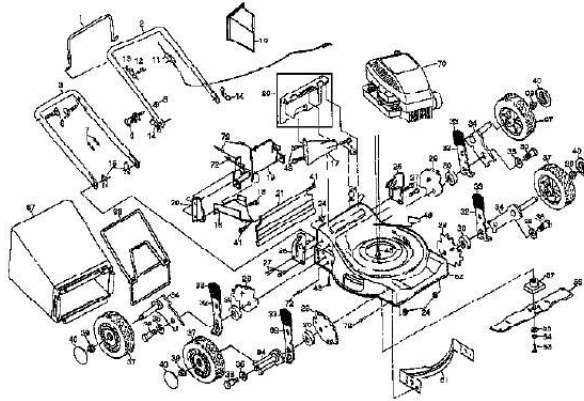

Your PDF Guides

You can read the recommendations in the user guide, the technical guide or the installation guide for AYP HD4QN20RF. You'll find the answers to all your questions on the AYP HD4QN20RF in the user manual (information, specifications, safety advice, size, accessories, etc.). Detailed instructions for use are in the User's Guide.

REAR BAGGER ROTARY MOWER MODEL NO. HD4QN20RF

[You're reading an excerpt. Click here to read official AYP HD4QN20RF user guide](http://yourpdfguides.com/dref/439023)
<http://yourpdfguides.com/dref/439023>

Manual abstract:

UPPER.DL HANDLE.LWR.DLX.20 ROPE GUIDE SUB= 73800400 BOLT.HANDLE.LM SUB= 7192J PLUG.MULCHER.20RD ENG ZONE CNTRL CB
TAPPING SCREW "BRKT,UPSTOP PM" "NUT,WING PM" HAIRPIN COTTER SUB= 73800400 DISCHARGE GUARD SCREW.HXTAP.
10-24 BACK PLATE BAFFLE.SIDE SKIRT.PUSH.20RD KIT.DOOR.
RR.20STL LOCKNUT PM BRACKET.HDL.LH. BRACKET.
HDL.RH. SCREW.HXWS.5/16 BRACKET.ADJ.9POS. SPACER.HEIGHT.ADJ SPRING SELECTOR KNOB PM ARM.