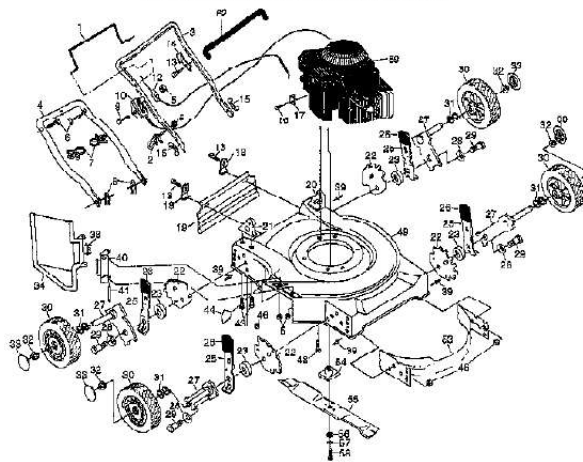

Your PDF Guides

You can read the recommendations in the user guide, the technical guide or the installation guide for AYP HD4QN20RC. You'll find the answers to all your questions on the AYP HD4QN20RC in the user manual (information, specifications, safety advice, size, accessories, etc.). Detailed instructions for use are in the User's Guide.

User manual AYP HD4QN20RC
User guide AYP HD4QN20RC
Operating instructions AYP HD4QN20RC
Instructions for use AYP HD4QN20RC
Instruction manual AYP HD4QN20RC

CT4N223B (1997)
ROTARY LAWN MOWER

Page 1 of 2

ROTARY LAWN MOWER MODEL NO. CT4N223B