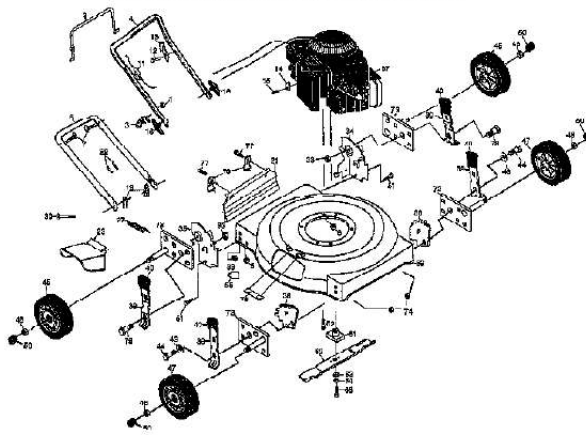

# Your PDF Guides

You can read the recommendations in the user guide, the technical guide or the installation guide for AYP HD4QE22SA. You'll find the answers to all your questions on the AYP HD4QE22SA in the user manual (information, specifications, safety advice, size, accessories, etc.). Detailed instructions for use are in the User's Guide.

Page 1 of 2

ROTARY LAWN MOWER - MODEL NUMBER HD4QE22SA

[You're reading an excerpt. Click here to read official AYP HD4QE22SA user guide](http://yourpdfguides.com/dref/439014)  
<http://yourpdfguides.com/dref/439014>