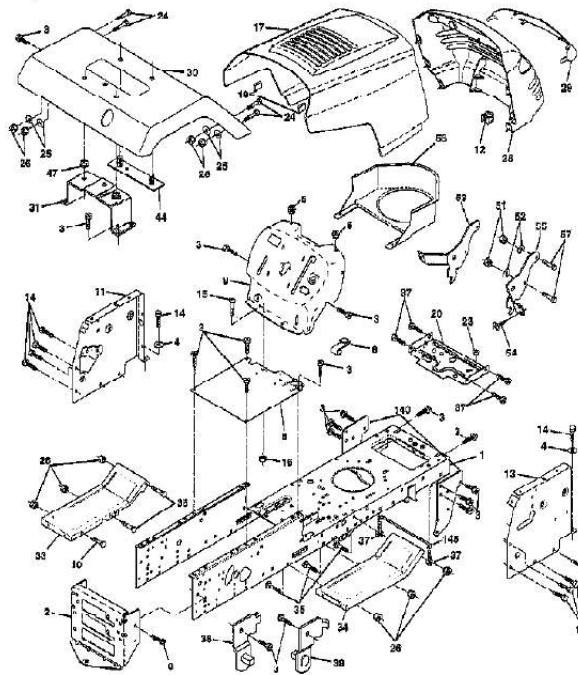

Your PDF Guides

You can read the recommendations in the user guide, the technical guide or the installation guide for AYP HD14542B. You'll find the answers to all your questions on the AYP HD14542B in the user manual (information, specifications, safety advice, size, accessories, etc.). Detailed instructions for use are in the User's Guide.

TRACTOR - - MODEL NUMBER HD14542B
CHASSIS AND ENCLOSURES

[You're reading an excerpt. Click here to read official AYP HD14542B user guide](#)

<http://yourpdfguides.com/dref/438975>

Manual abstract:

STAMPING SUB= 145009 SCREW WASHER BUMPER-HOOD/DASH SADDLE CLIP.RETAINER DASH SILKSCREEN SUB= 72110608 "PANEL-DASH,LH" CLIP.TINNERMAN SUB= 169117X010 SCREW LT SCREW NUT "HOOD W/TRIM,MS428" SUB= 532126938 "PLATE-MTG,BATT/FU" SUB= 532124028 BOLT WASHER NUT GRILLE-MS428 LENS.GRILLE.PRIVATE LABEL FENDER ASM BRKT FENDER FOOTREST LH FOOTREST RH BOLT SCREW LT BRACKET ASM LH BRACKET ASM RH NUT WASHER BRACKET.GRILLE.LH SCREW.HEX.WS.HD BRACKET.