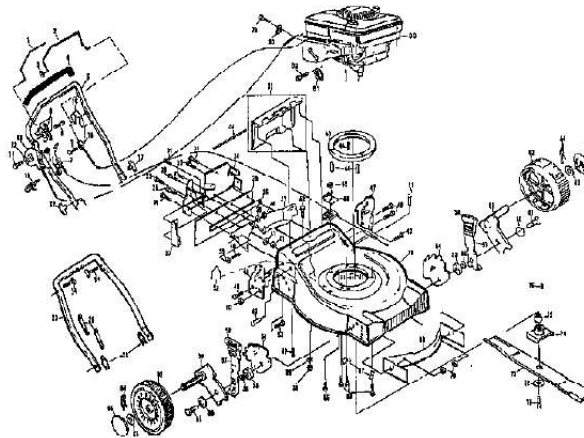

Your PDF Guides

You can read the recommendations in the user guide, the technical guide or the installation guide for AYP BP405A. You'll find the answers to all your questions on the AYP BP405A in the user manual (information, specifications, safety advice, size, accessories, etc.). Detailed instructions for use are in the User's Guide.

User manual AYP BP405A
User guide AYP BP405A
Operating instructions AYP BP405A
Instructions for use AYP BP405A
Instruction manual AYP BP405A

Page 1 of 5

22" ROTARY LAWN MOWER -- MODEL NUMBER DP405A

[You're reading an excerpt. Click here to read official AYP BP405A user guide](http://yourpdfguides.com/dref/438387)
<http://yourpdfguides.com/dref/438387>