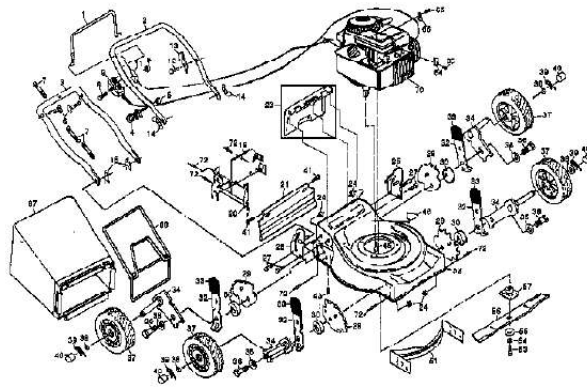

Your PDF Guides

You can read the recommendations in the user guide, the technical guide or the installation guide for AYP B102ZD. You'll find the answers to all your questions on the AYP B102ZD in the user manual (information, specifications, safety advice, size, accessories, etc.). Detailed instructions for use are in the User's Guide.

User manual AYP B102ZD
User guide AYP B102ZD
Operating instructions AYP B102ZD
Instructions for use AYP B102ZD
Instruction manual AYP B102ZD

Page 1 of 2

20" REAR BAGGER ROTARY MOWER MODEL NO. B102ZD

[You're reading an excerpt. Click here to read official AYP B102ZD user guide](http://yourpdfguides.com/dref/438284)
<http://yourpdfguides.com/dref/438284>